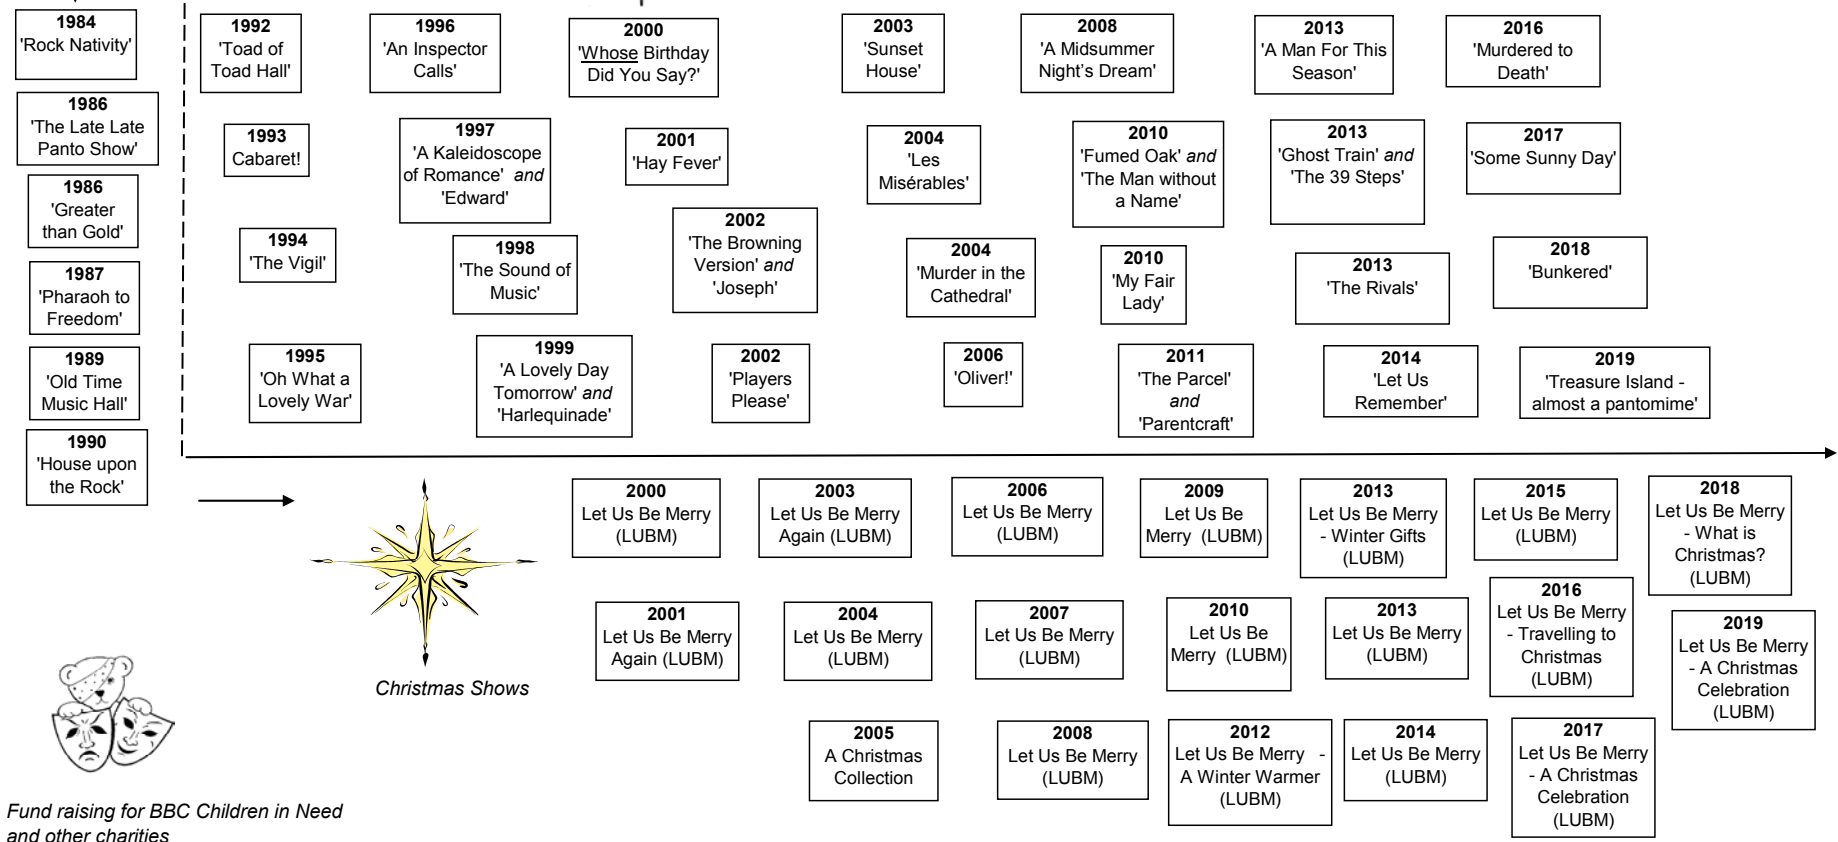

Charlton Kings Community Players

Timeline

Related productions pre formation

Productions after formation (adoption of Constitution)

Christmas Shows

Fund raising for BBC Children in Need and other charities